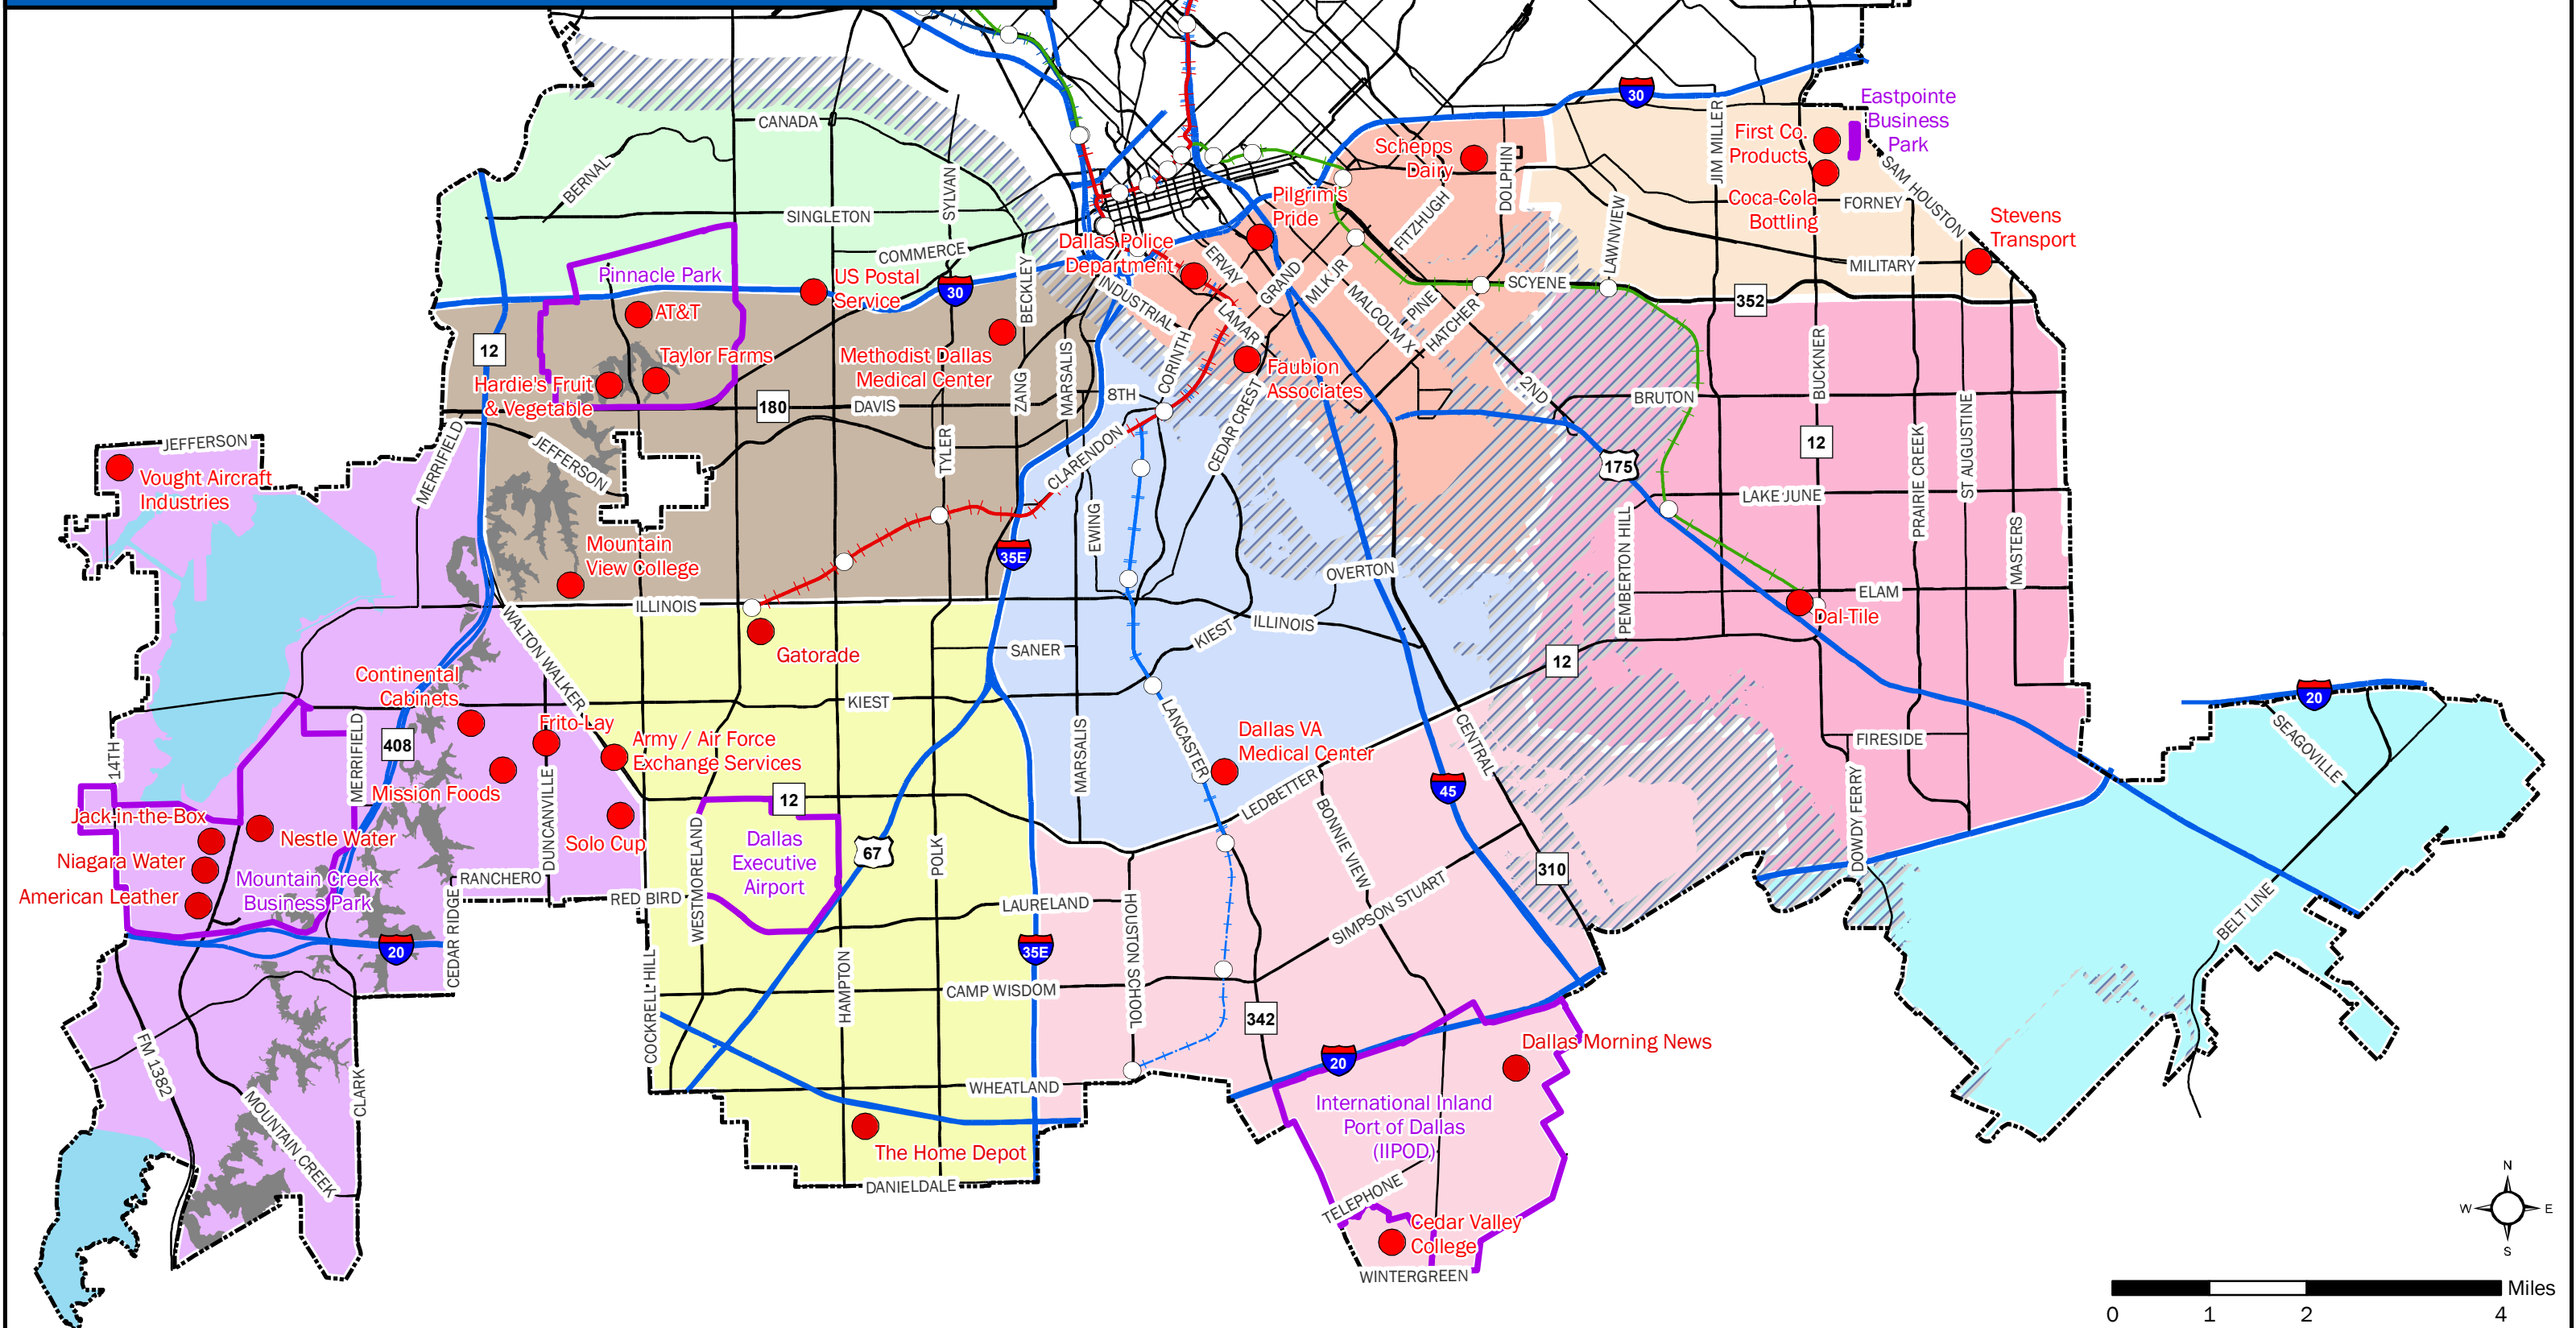

Southern Dallas Task Force: Major Employers

City of Dallas
Office of Economic Development
Research & Information Division
(214) 670-1685
<http://www.Dallas-EcoDev.org>
Created 10/28/2008, Last Updated 11/7/2008 - Employers.TCG

Legend

- Major Employers
- Business Parks
- DART Rail Stations
- —+—+— DART Blue Line
- - - - - DART Blue Line Ext. (2018)
- —+—+— DART Red Line
- —+—+— DART Green Line (2009-10)
- —+—+— Trinity Railway Express
- Primary Highway
- Secondary Highway
- Major Arterial
- City of Dallas
- Escarpment
- Flood Plain
- Lake

Source: Employment Data - CoStar and Dunn & Bradstreet, 2008; Rail Lines - DART, 2008; All Other Data - City of Dallas, 2008